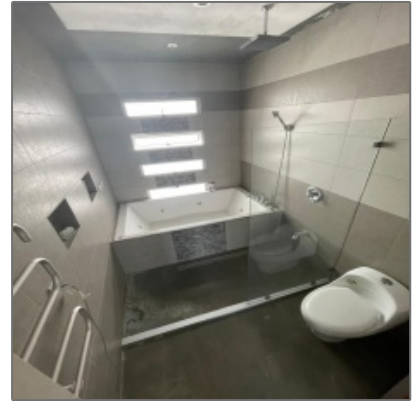

Casa en Heredia de 3 niveles / Fascinante!

C4-022

- Condominio Terrafe, Heredia

Basic [Details](#)

Property Type:	Casa
Listing Type:	Venta
Listing ID:	1461
Price:	\$210,000
Bedrooms:	3
Rooms:	3
Bathrooms:	3
Half Bathrooms:	1
Parking:	4
Year Built:	0
Lot Area:	180 m²